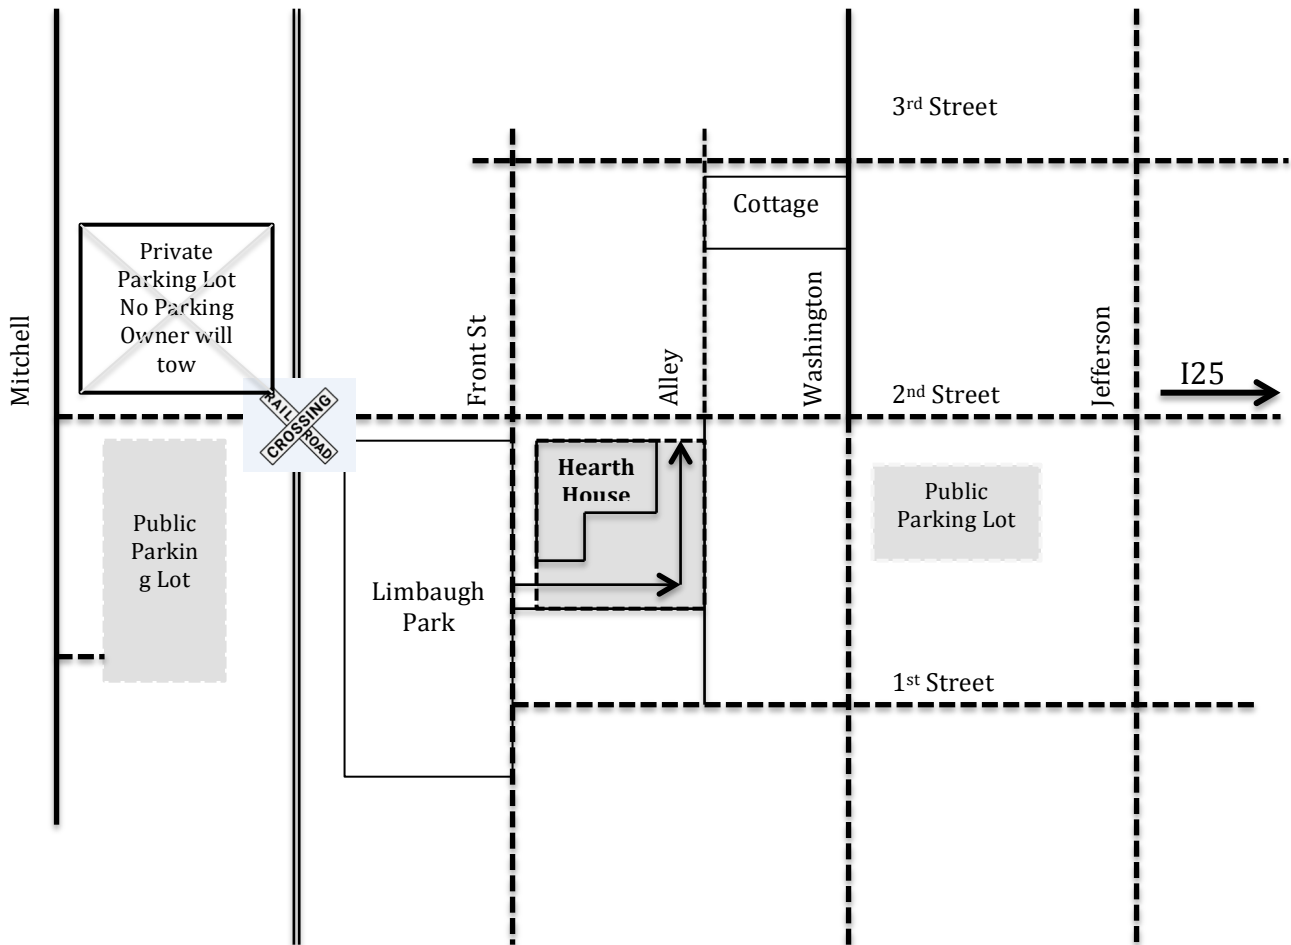

Hearth House Venue Parking

Please reserve onsite parking spaces for Bridal Party and handicap accessibility.
There are over 200 public parking spaces within a one-block radius of Hearth House Venue.

From I 25 take Exit 161, go west and continue straight. Hearth House is on the southwest corner of 2nd & Front Street. Enter one-way entrance from Front St, drop off guests, and use public parking lots. Or if no spaces are available in lots, street park where available using Front Street in front of the park if available.

Legend

- Public Parking Lots available  Public Parking Lot
- Public Street Parking available 
- No Parking 

Downtown Monument Colorado

Please park in public parking lots if spaces are available, street park if no spots are available in public lots, and refrain from parking in any private parking lots owned by local businesses.
Hearth House is not liable for towing costs or parking tickets.